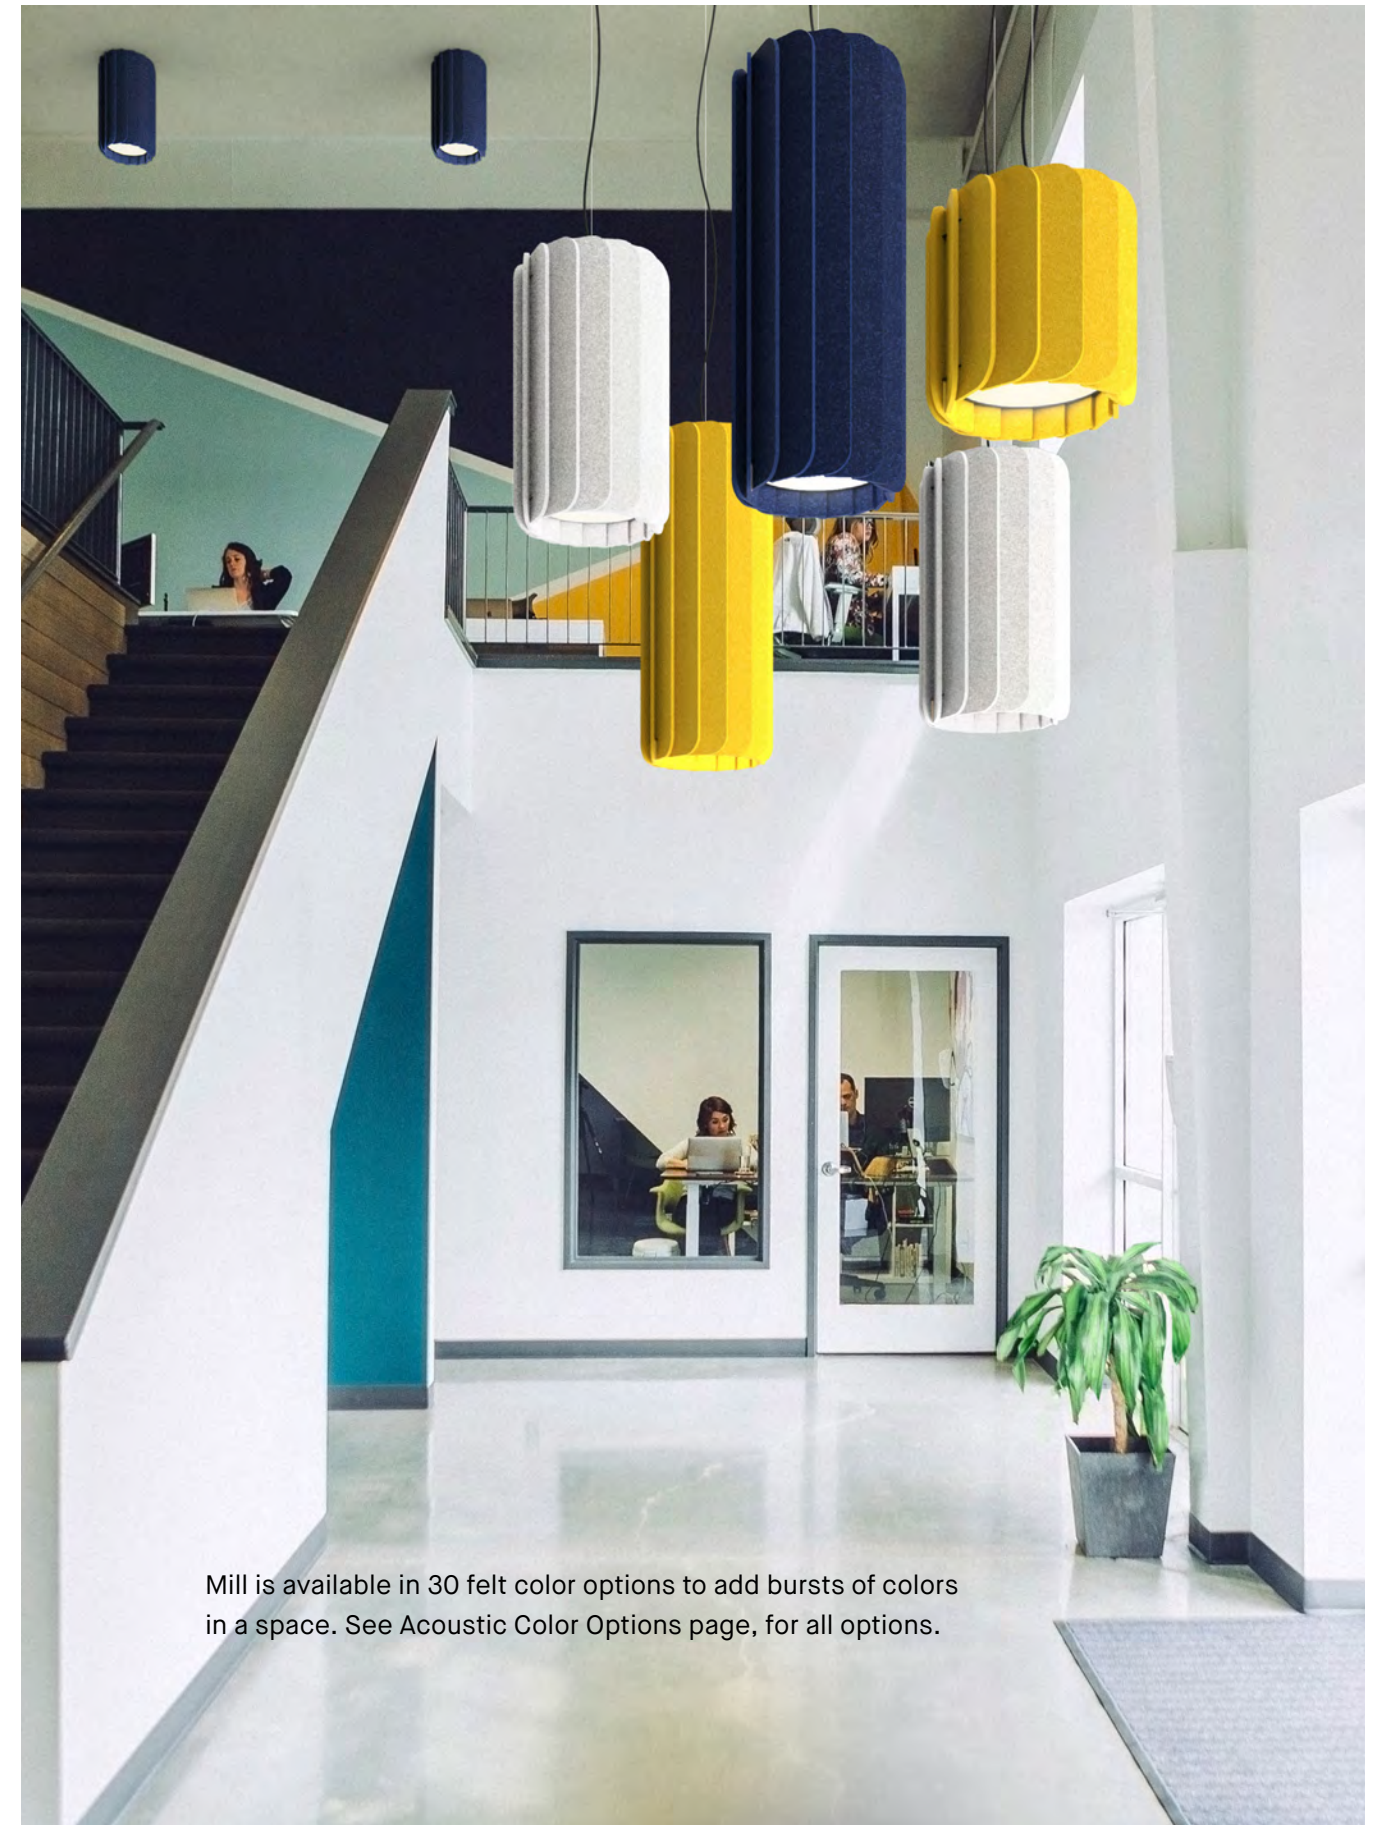

reddot winner 2021

Increase the acoustic comfort of a space with the Mill family of scalable fixtures. Maintain a cohesive look with the choice of sixteen sizes, two mounting types and multiple light outputs.