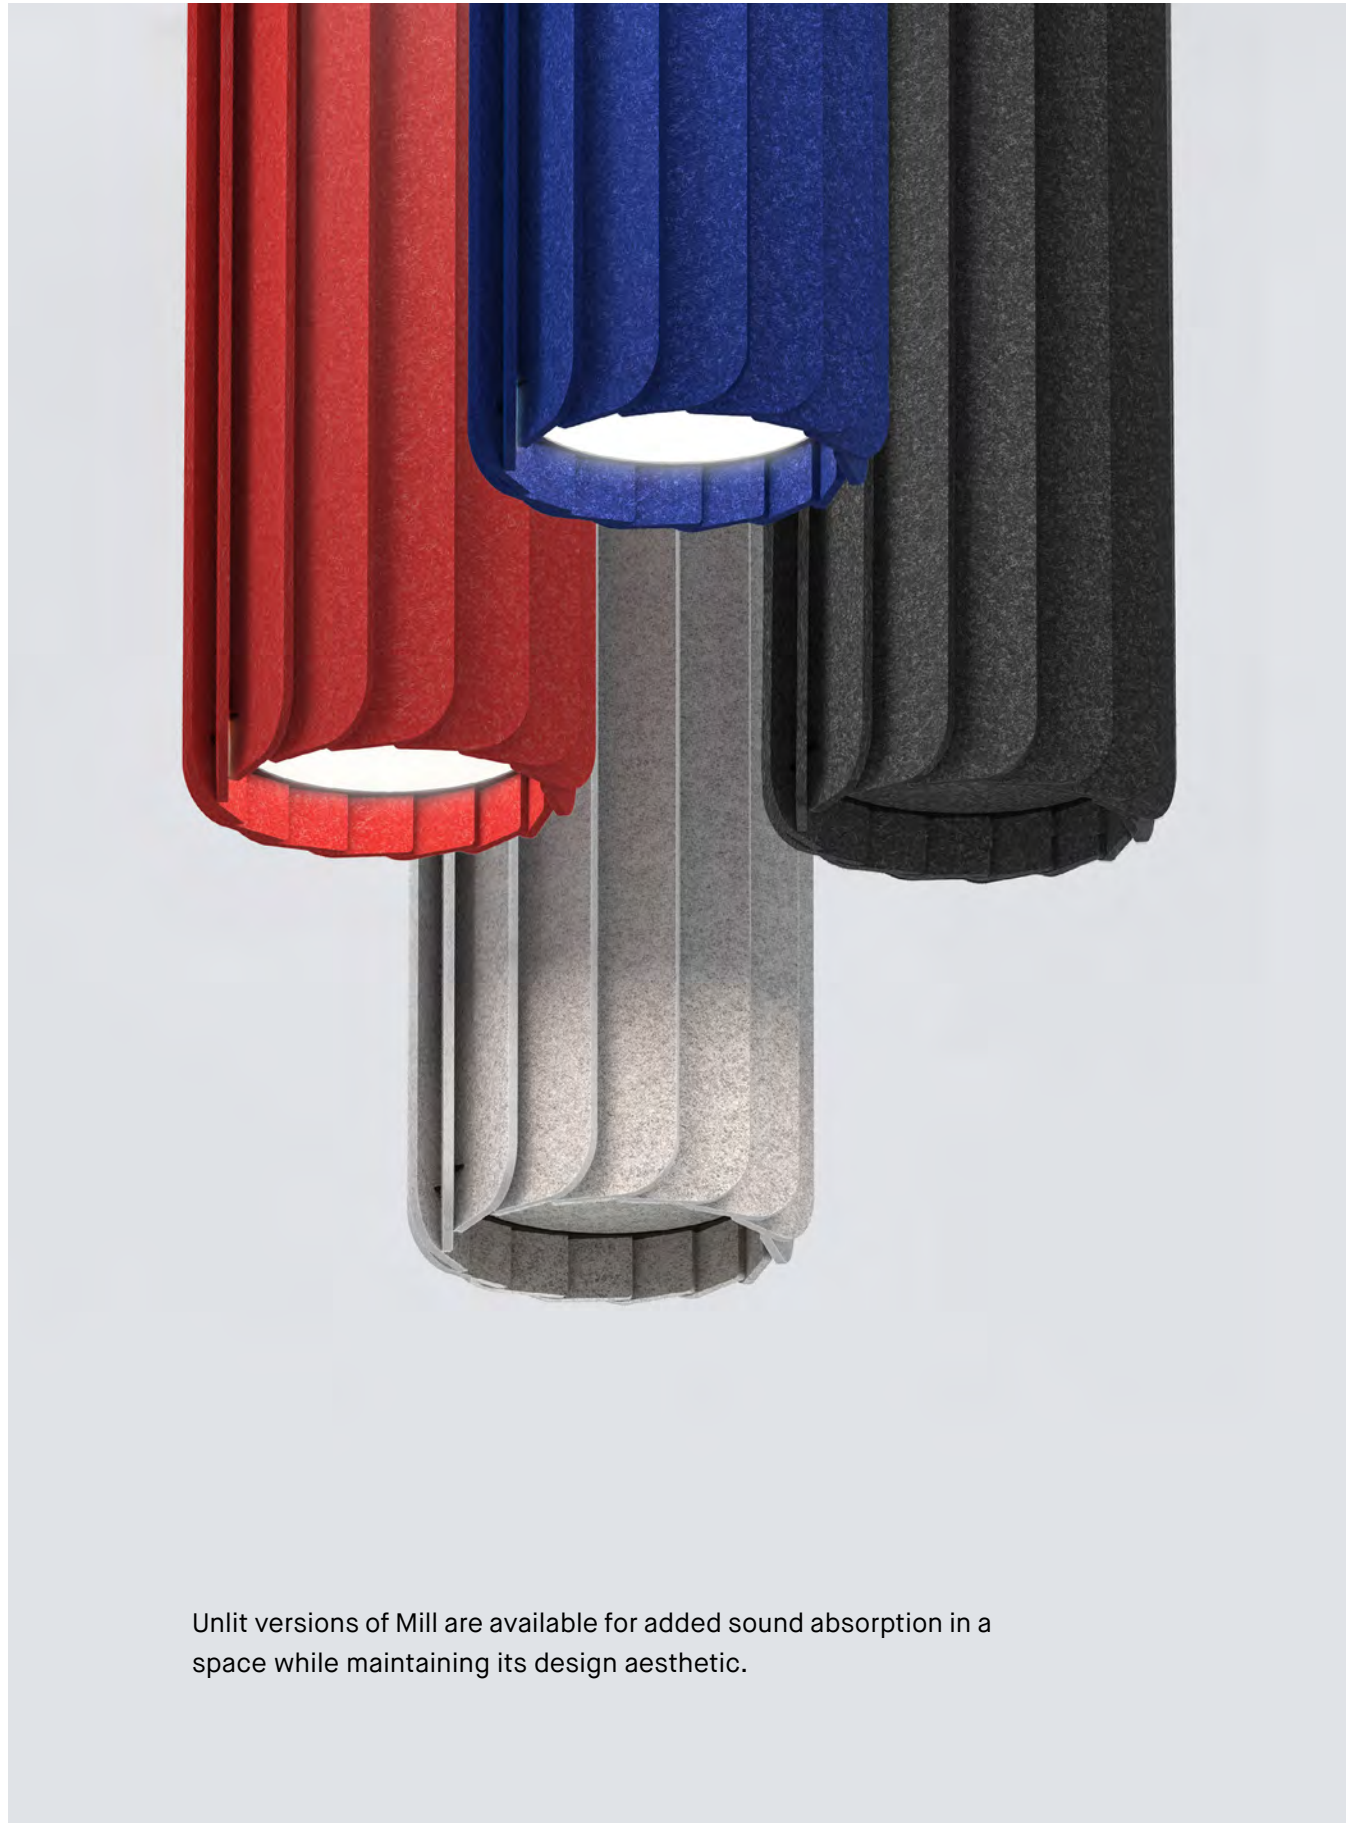

Unlit versions of Mill are available for added sound absorption in a space while maintaining its design aesthetic.