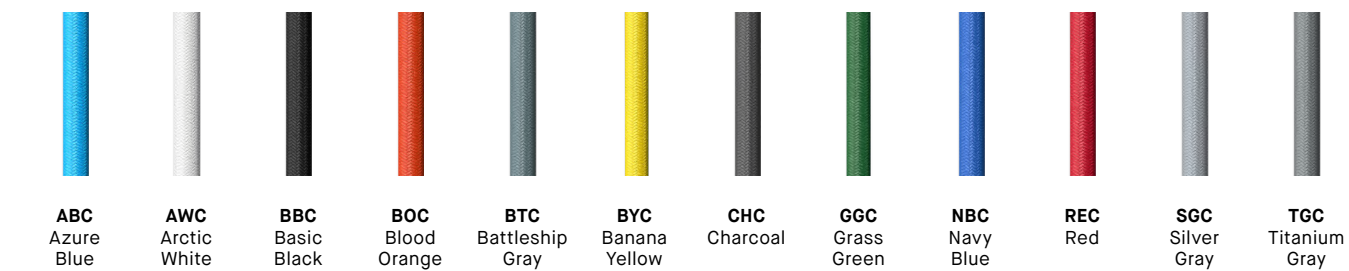

Cable Color Options for Mill

— Premium colors carry extended lead times. Additional fees may apply for expedited lead times. Please consult factory.
— Due to the dye process, colors may vary slightly from batch to batch.
— Dual panel options are available.